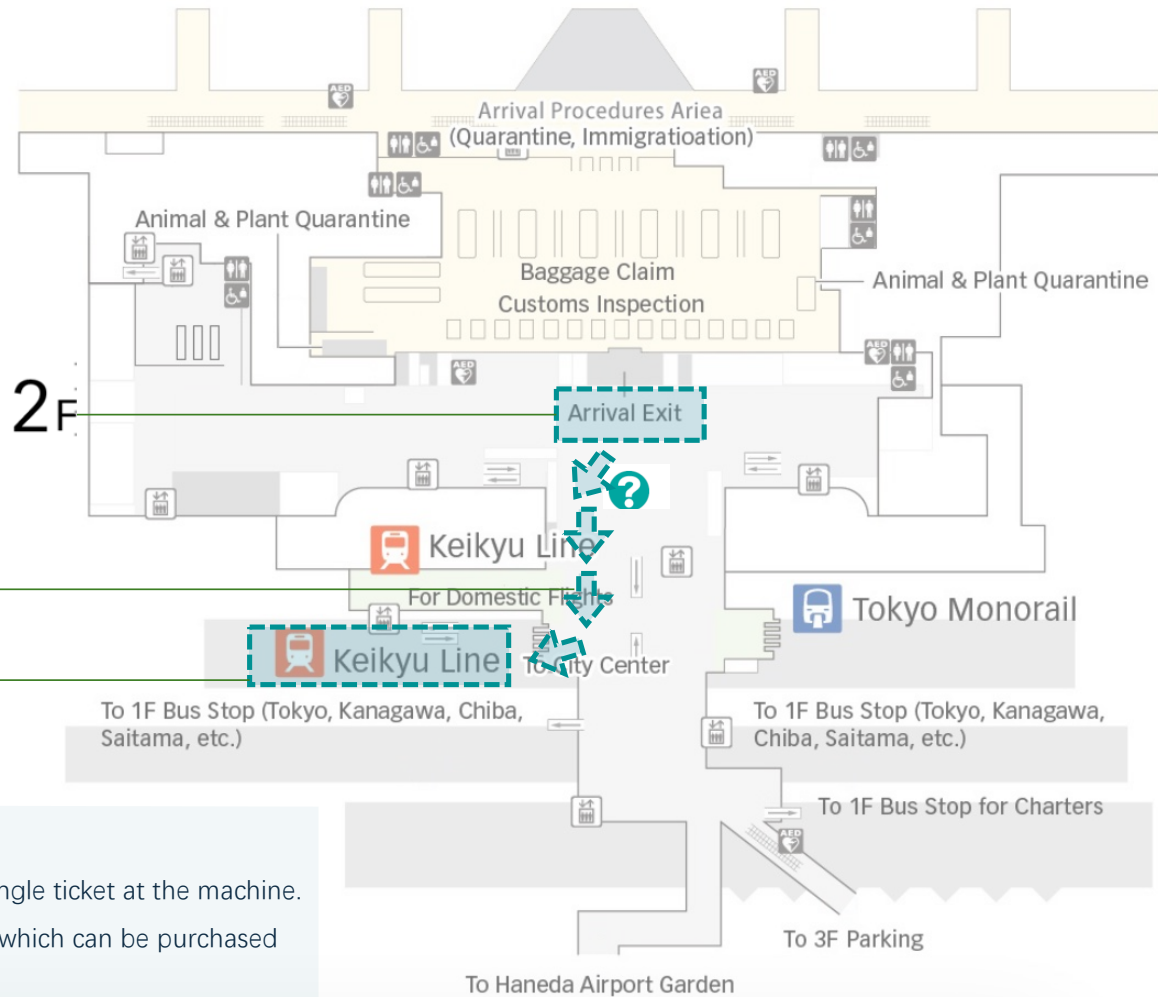

If choose to take the **Keikyu Line Train in Terminal 3**

### T3 (Terminal 3)

When you come out of the 'Arrival Exit', you'll face the 'Information Desk'

Go straight ahead on the **right** side of the Information Counter.

Follow the '**Keikyu Line**' instructions to enter the platform. P.S. Need to buy tickets firstly.

#### Tips

- 1) You can use Suica/ PASMO for travelling; or you can buy a single ticket at the machine.
- 2) Suica/ PASMO is a Japan Transportation Stored-Value Card, which can be purchased at the adjacent manned counter.

### T3 (Terminal 3)

When you come out of the 'Arrival Exit', you'll face the 'Information Desk

Go straight ahead on the **left** side of the Information Counter.

Follow the '**Tokyo Monorail**' instructions to enter the platform. P.S. Need to buy tickets firstly.