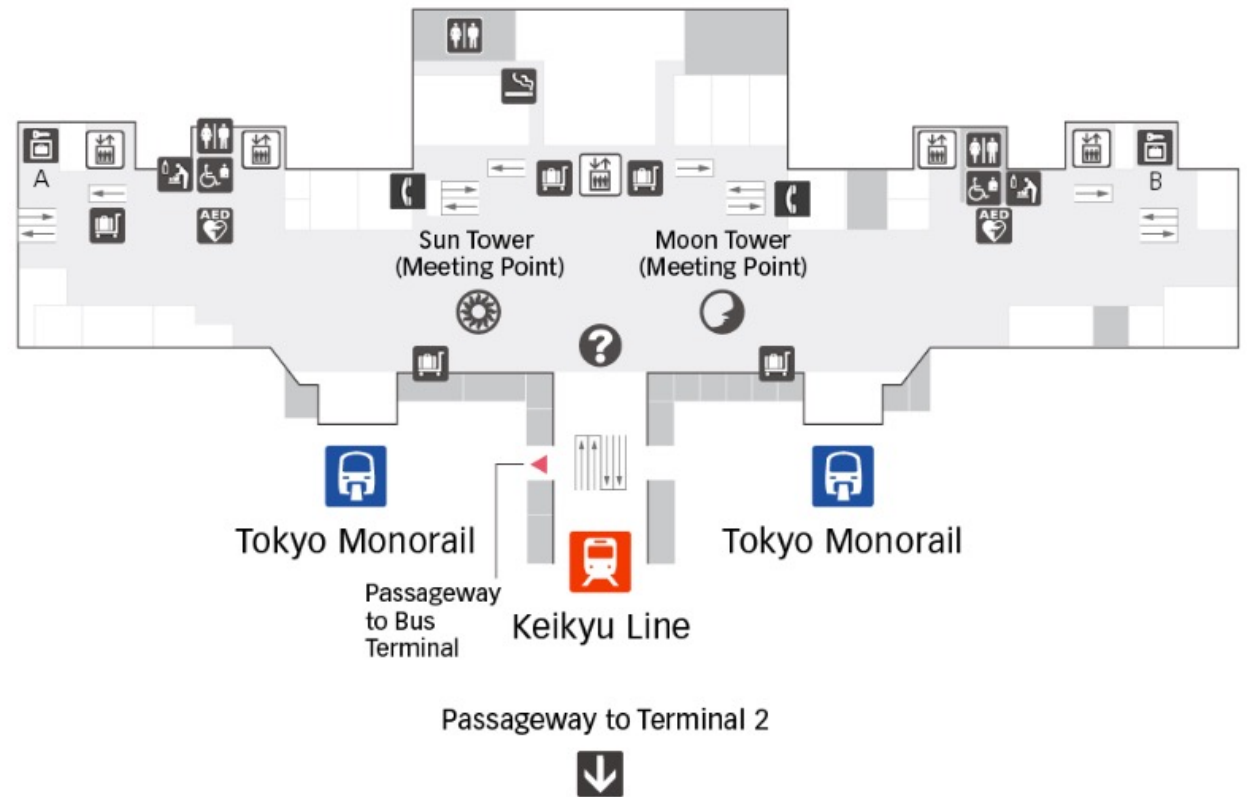

T1 (Terminal 1)