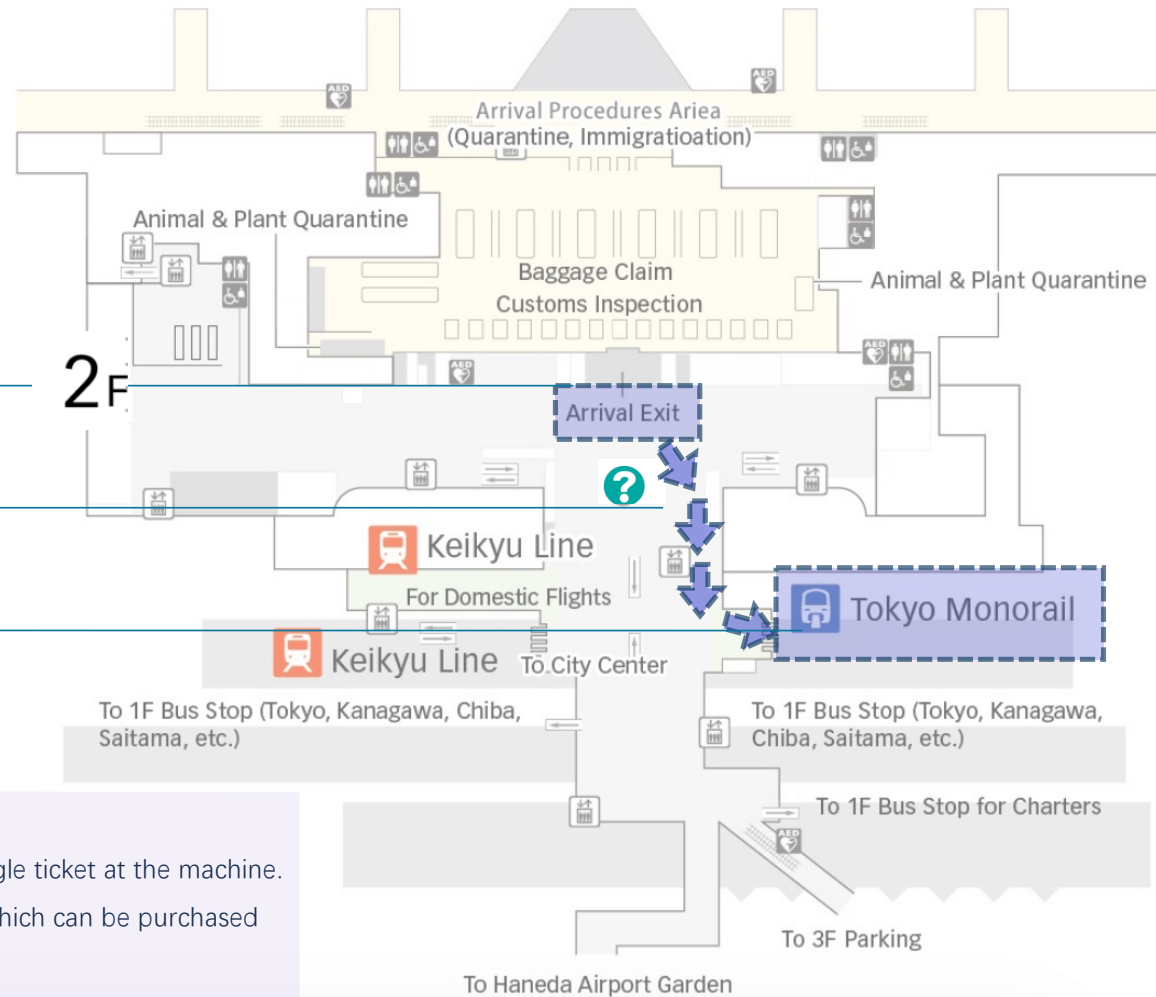

If choose to take the **Tokyo Monorail in Terminal 3**

### T3 (Terminal 3)

When you come out of the 'Arrival Exit', you'll face the 'Information Desk

Go straight ahead on the **left** side of the Information Counter.

Follow the '**Tokyo Monorail**' instructions to enter the platform. P.S. Need to buy tickets firstly.

#### Tips

- 1) You can use Suica/ PASMO for travelling; or you can buy a single ticket at the machine.
- 2) Suica/ PASMO is a Japan Transportation Stored-Value Card, which can be purchased at the adjacent manned counter.

## If choose to take **Trains in Terminal 2**

Please follow the 'Keikyu Line' or 'Tokyo Monorail' instructions to enter the platform.

P.S. Need to buy tickets firstly.