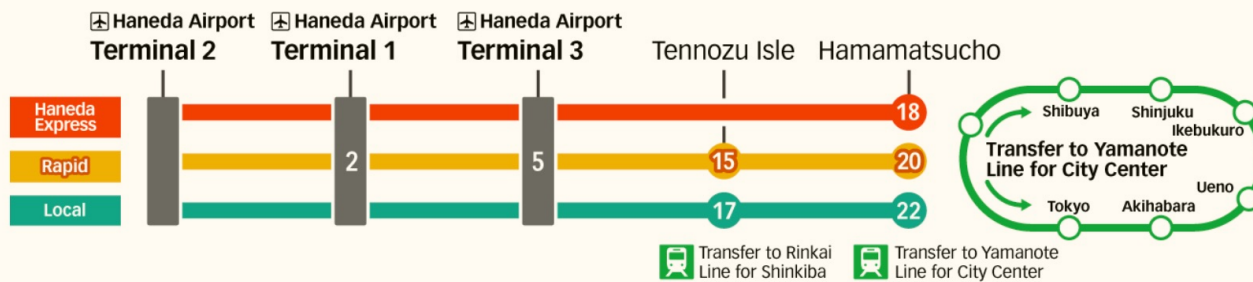

## If choose to take **Trains in Terminal 1**

Please follow the 'Keikyu Line' or 'Tokyo Monorail' instructions to enter the platform.

P.S. Need to buy tickets firstly.

## **T1** (Terminal 1)

B1F

<https://tokyo-haneda.com/en/access/train/index.html>

**Please refer to the Haneda Website for further Access information.**

### Keikyu Line

### Tokyo Monorail

<https://visit.jorudan.co.jp/haneda-route-master/?lng=en&mt=2&mok=0>

Please refer to the route master link to investigate routes, departure/arrival times and fares, as well as search by selecting the names of major stations, hotels and facilities from a list