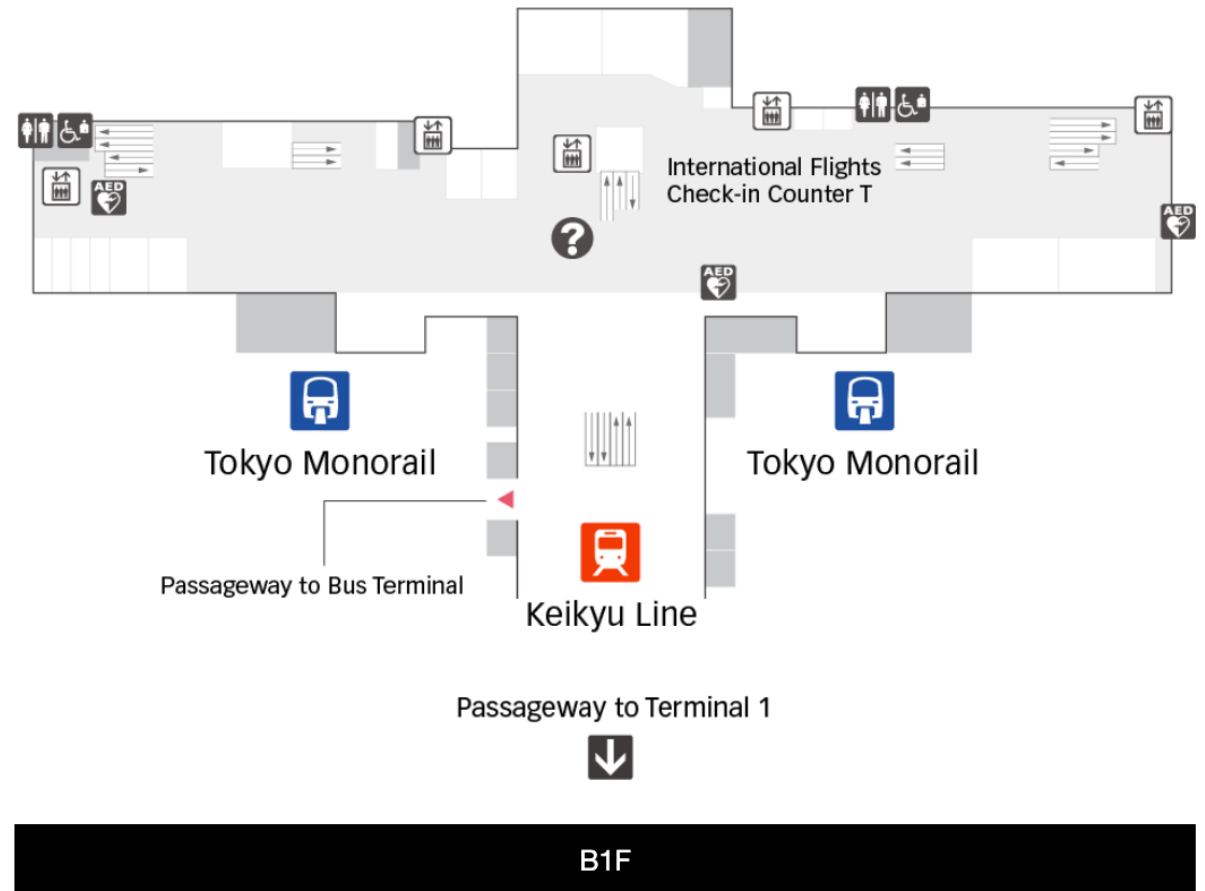

T2 (Terminal 2)