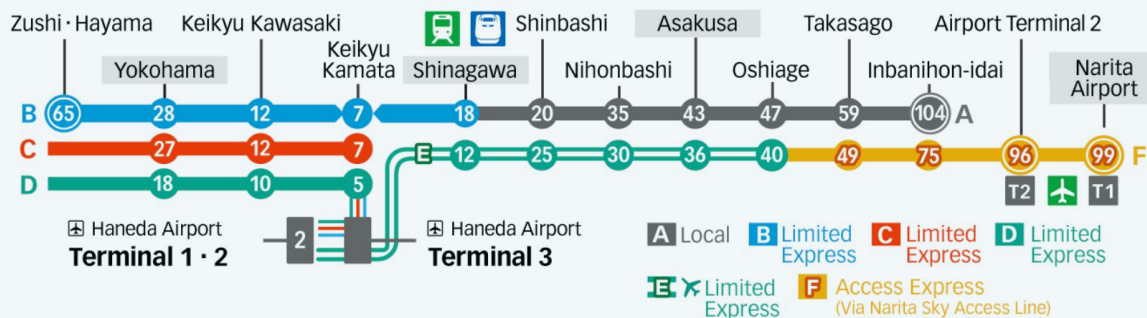

## If choose to take **Trains in Terminal 1**

Please follow the 'Keikyu Line' or 'Tokyo Monorail' instructions to enter the platform.

P.S. Need to buy tickets firstly.

## **T1** (Terminal 1)

B1F

<https://tokyo-haneda.com/en/access/train/index.html>

**Please refer to the Haneda Website for further Access information.**

### Keikyu Line

### Tokyo Monorail

<https://visit.jorudan.co.jp/haneda-route-master/?lng=en&mt=2&mok=0>

Please refer to the route master link to investigate routes, departure/arrival times and fares, as well as search by selecting the names of major stations, hotels and facilities from a list