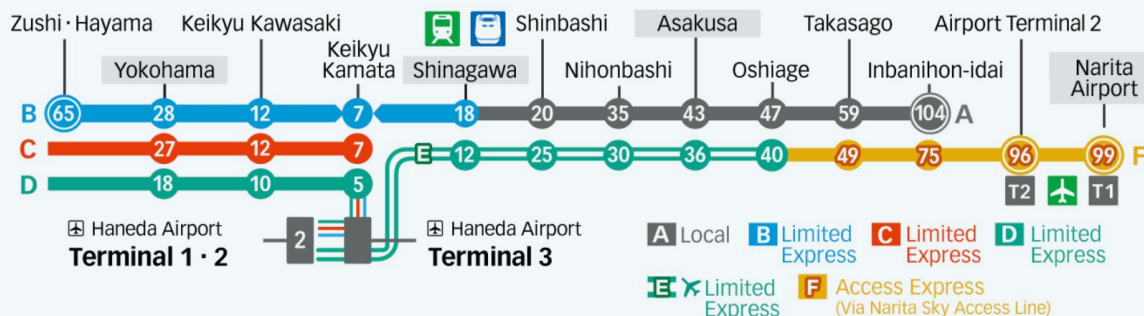

If choose to take **Trains in Terminal 1**

Please follow the 'Keikyu Line' or 'Tokyo Monorail' instructions to enter the platform.

P.S. Need to buy tickets firstly.

Keikyu Line ticket gate

Tokyo Monorail ticket gate

Feature

Access

Online Shop

<https://tokyo-haneda.com/en/access/train/index.html>

Please refer to the Haneda Website for further Access information.

Keikyu Line

Tokyo Monorail

<https://visit.jorudan.co.jp/haneda-route-master/?lng=en&mt=2&mok=0>

Please refer to the route master link to investigate routes, departure/arrival times and fares, as well as search by selecting the names of major stations, hotels and facilities from a list

Step 1. Select your destination [Check domestic terminal](#) > [Check international terminal](#) > [Check which terminal you are in](#) >