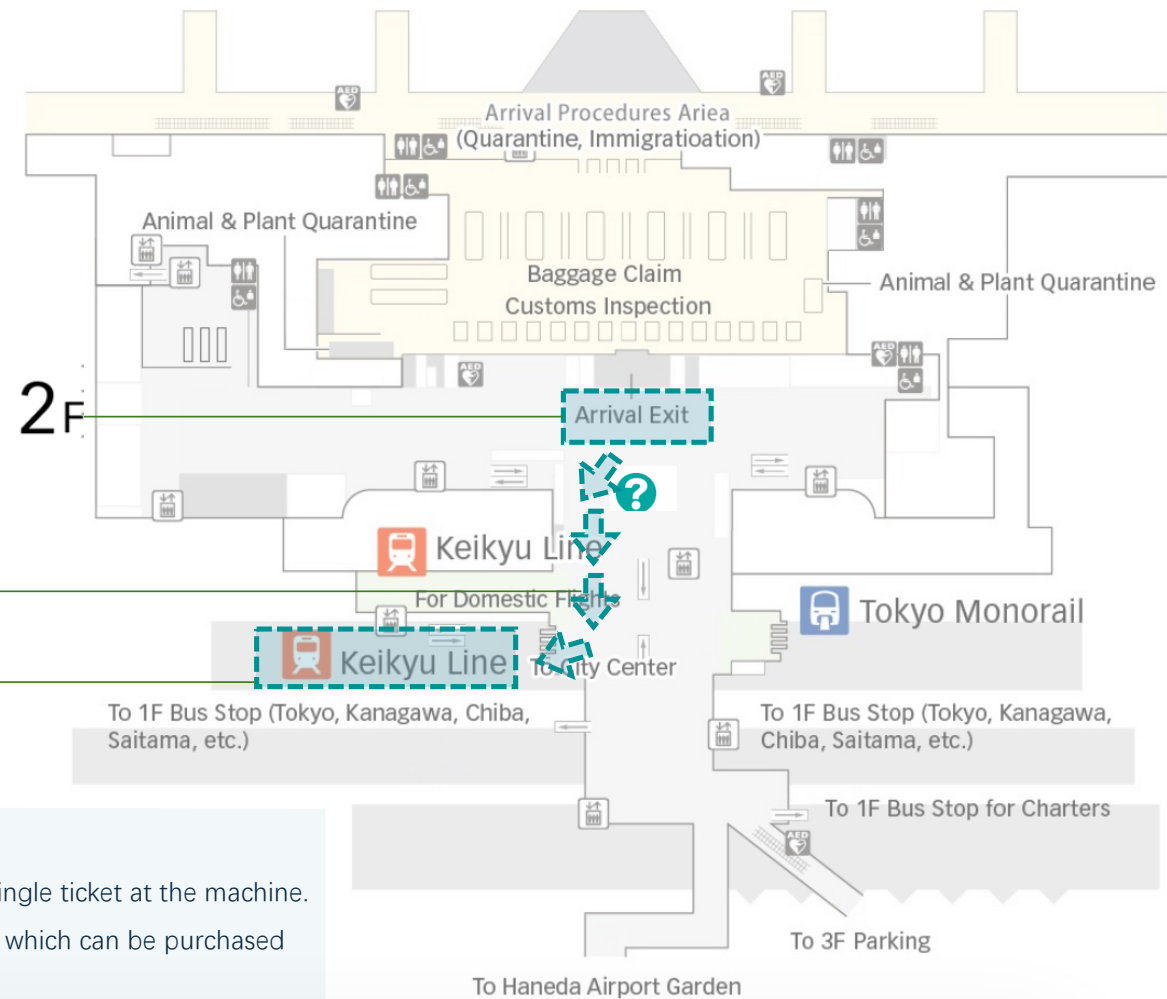

From Haneda Airport to Hotel Rakuragu

If choose to take the **Keikyu Line Train in Terminal 3**

T3 (Terminal 3)

When you come out of the 'Arrival Exit', you'll face the 'Information Desk'

Go straight ahead on the **right** side of the Information Counter.

Follow the '**Keikyu Line**' instructions to enter the platform. P.S. Need to buy tickets firstly.

Tips

- 1) You can use Suica/ PASMO for travelling; or you can buy a single ticket at the machine.
- 2) Suica/ PASMO is a Japan Transportation Stored-Value Card, which can be purchased at the adjacent manned counter.

If choose to take the **Tokyo Monorail** in Terminal 3

T3 (Terminal 3)

When you come out of the 'Arrival Exit', you'll face the 'Information Desk'

Go straight ahead on the **left** side of the Information Counter.

Follow the '**Tokyo Monorail**' instructions to enter the platform. P.S. Need to buy tickets firstly.

Tips

- 1) You can use Suica/ PASMO for travelling; or you can buy a single ticket at the machine.
- 2) Suica/ PASMO is a Japan Transportation Stored-Value Card, which can be purchased at the adjacent manned counter.