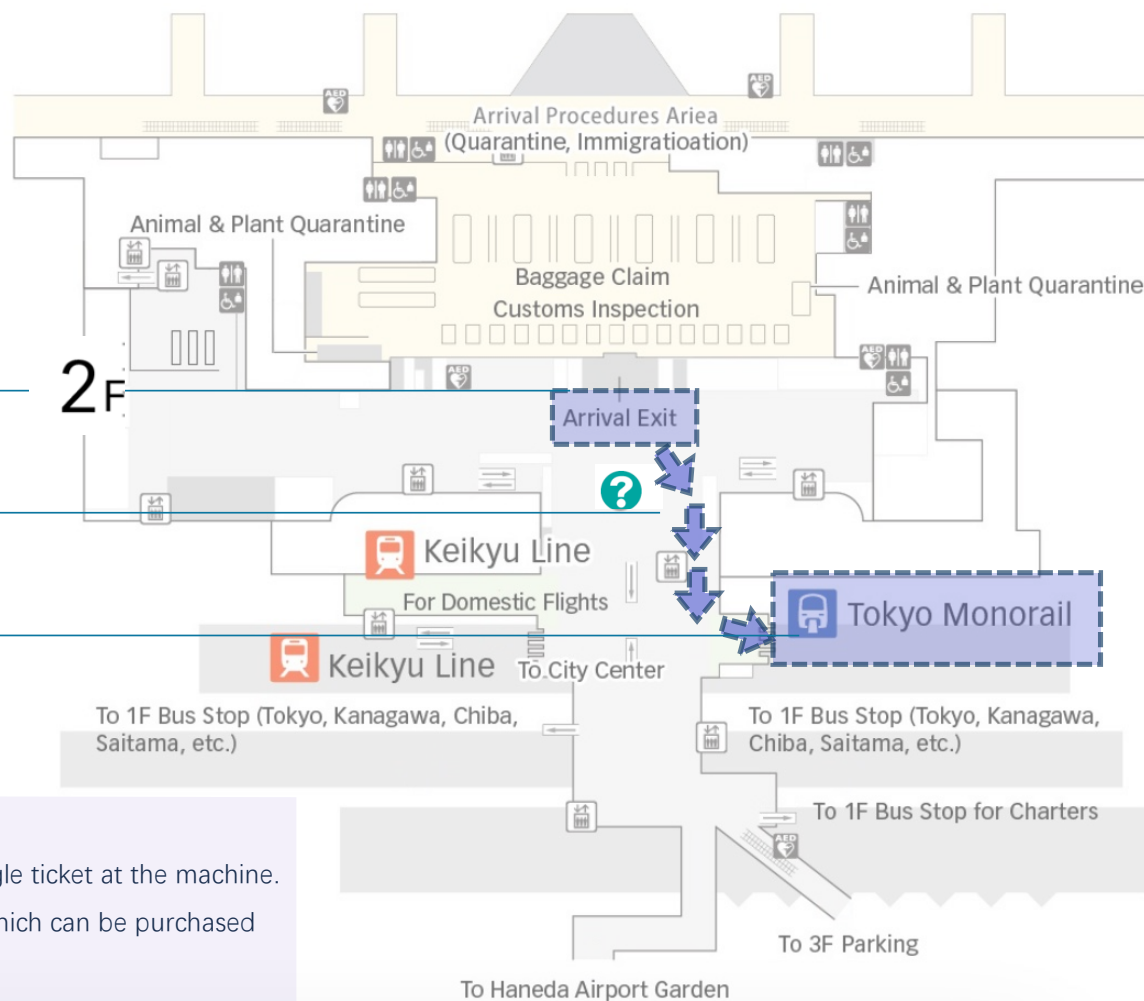

From Haneda Airport to Hotel Rakuragu

If choose to take the **Keikyu Line Train in Terminal 3**

T3 (Terminal 3)

When you come out of the 'Arrival Exit', you'll face the 'Information Desk'

Go straight ahead on the **right** side of the Information Counter.

Follow the '**Keikyu Line**' instructions to enter the platform. P.S. Need to buy tickets firstly.

Tips

- 1) You can use Suica/ PASMO for travelling; or you can buy a single ticket at the machine.
- 2) Suica/ PASMO is a Japan Transportation Stored-Value Card, which can be purchased at the adjacent manned counter.

If choose to take the **Tokyo Monorail** in Terminal 3

T3 (Terminal 3)

When you come out of the 'Arrival Exit', you'll face the 'Information Desk'

Go straight ahead on the **left** side of the Information Counter.

Follow the '**Tokyo Monorail**' instructions to enter the platform. P.S. Need to buy tickets firstly.

Tips

- 1) You can use Suica/ PASMO for travelling; or you can buy a single ticket at the machine.
- 2) Suica/ PASMO is a Japan Transportation Stored-Value Card, which can be purchased at the adjacent manned counter.