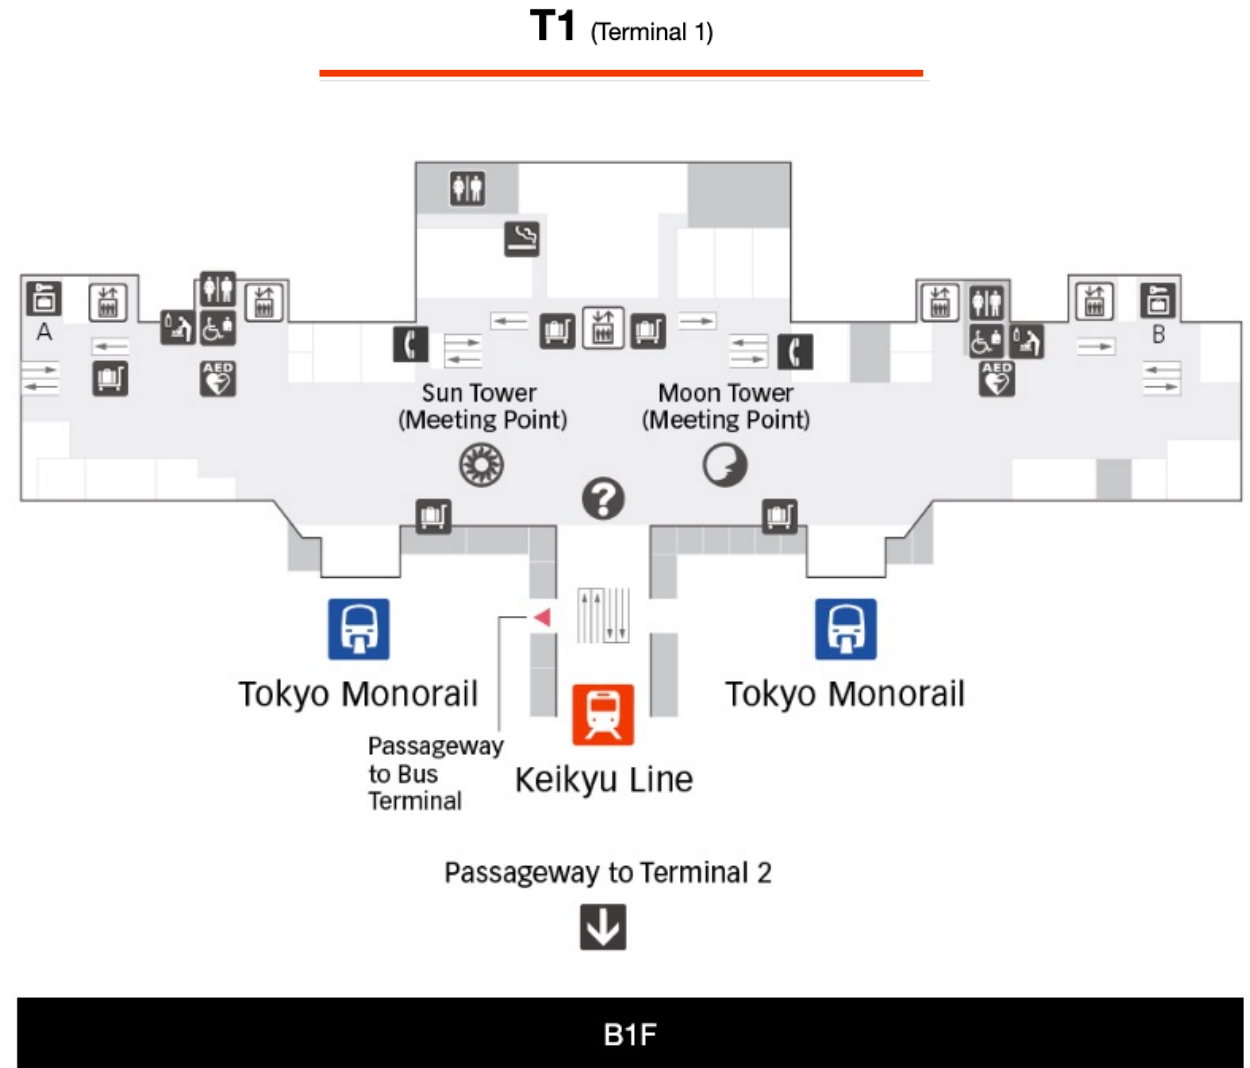

From Haneda Airport to Hotel Rakuragu

If choose to take the **Keikyu Line Train in Terminal 3**

T3 (Terminal 3)

When you come out of the 'Arrival Exit', you'll face the 'Information Desk'

Go straight ahead on the **right** side of the Information Counter.

From Haneda Airport to Hotel Rakuragu

If choose to take **Trains in Terminal 2**

Please follow the 'Keikyu Line' or 'Tokyo Monorail' instructions to enter the platform.

P.S. Need to buy tickets firstly.

From Haneda Airport to Hotel Rakuragu

If choose to take **Trains in Terminal 1**

Please follow the 'Keikyu Line' or 'Tokyo Monorail' instructions to enter the platform.

P.S. Need to buy tickets firstly.

Keikyu Line ticket gate

Tokyo Monorail ticket gate