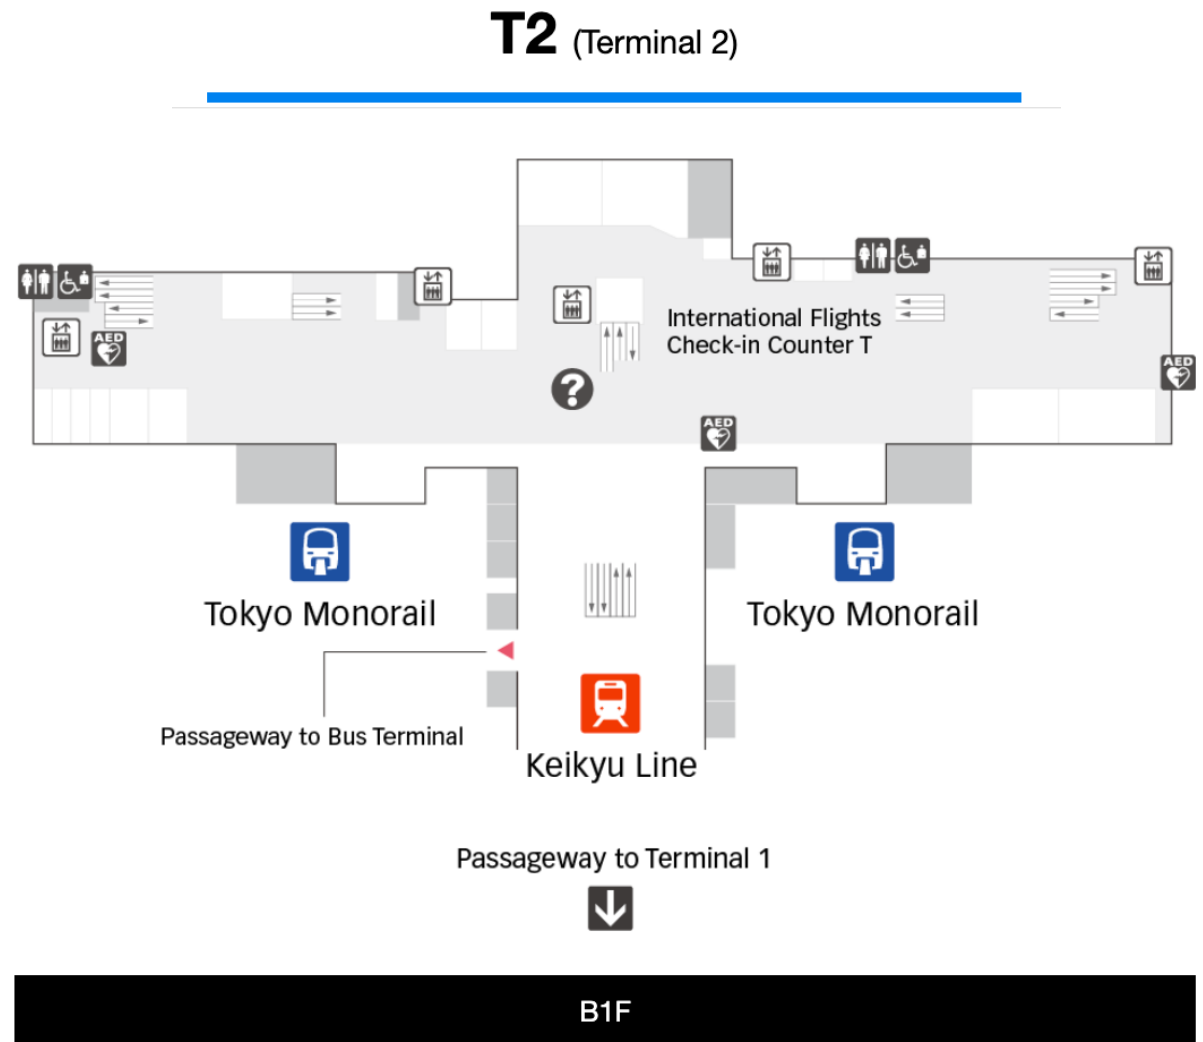

From Haneda Airport to Hotel Rakuragu

If choose to take the **Keikyu Line Train in Terminal 3**

T3 (Terminal 3)

When you come out of the 'Arrival Exit', you'll face the 'Information Desk'

Go straight ahead on the **right** side of the Information Counter.

If choose to take the **Tokyo Monorail** in Terminal 3

T3 (Terminal 3)

When you come out of the 'Arrival Exit', you'll face the 'Information Desk'

Go straight ahead on the **left** side of the Information Counter.

Follow the '**Tokyo Monorail**' instructions to enter the platform. P.S. Need to buy tickets firstly.

Tips

- 1) You can use Suica/ PASMO for travelling; or you can buy a single ticket at the machine.
- 2) Suica/ PASMO is a Japan Transportation Stored-Value Card, which can be purchased at the adjacent manned counter.

From Haneda Airport to Hotel Rakuragu

If choose to take **Trains in Terminal 2**

Please follow the 'Keikyu Line' or 'Tokyo Monorail' instructions to enter the platform.

P.S. Need to buy tickets firstly.

From Haneda Airport to Hotel Rakuragu