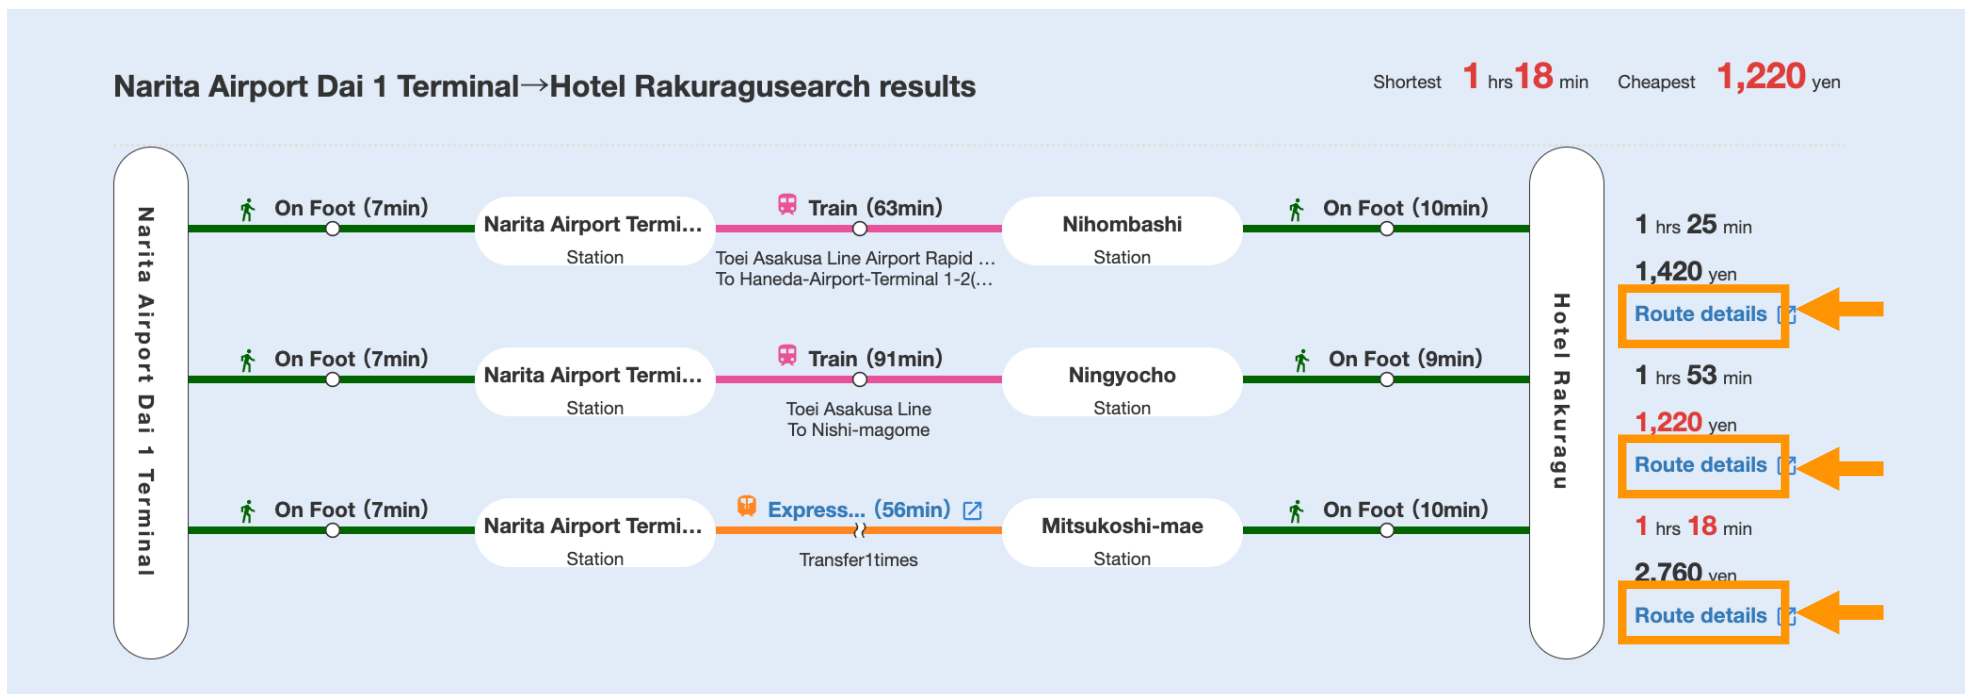

Depart Arrive First Last

Click here to bring up the window on the right, follow the prompts to **select the corresponding terminal**, enter the destination '**Hotel Rakuragu**' and **search by date and time**.

According to the previous step, the page will be redirected to the following page of Japan Travel for more detailed route references

The screenshot displays the Japan Travel website interface. At the top, there is a navigation bar with the logo 'Japan Travel by NAVITIME' and menu items: EXPLORE, ROUTE, PLAN, BOOK, LOGIN, English, and Premium Plan. Below the navigation bar is a header section for 'Narita Int'l Airport' with a sub-menu for 'Airport Access' and a link for 'Chiba Travel Guide >'. The main content area is divided into two sections: 'To the airport' and 'From the airport'. The 'From the airport' section is active, showing search criteria: 'From: Narita Airport Dai 1 Terminal', 'To: Hotel Rakuragu', and 'Date: 2024/11/27'. There are options to 'Clear dates' and 'Neighboring cities: Tokyo, Yokohama, Chiba, Omiya'. Below this, there are input fields for 'Time' (20:20) and 'Flight name' (ex)ANA, ex)701). A 'Search' button is at the bottom of the search form. To the right, there is a 'Location' map showing the route from Narita Airport to Chiba Prefecture. A blue arrow points to the bottom of the page, indicating that scrolling down will reveal tram routes based on departure times.

In the case of departures from Terminal 2 as the example, different types of trams and drop-off stations will be available for different departure times.

! Please note, be sure to click on the 'Route details' to see the name of the train, the name and time of the route, and whether you need to transfer.