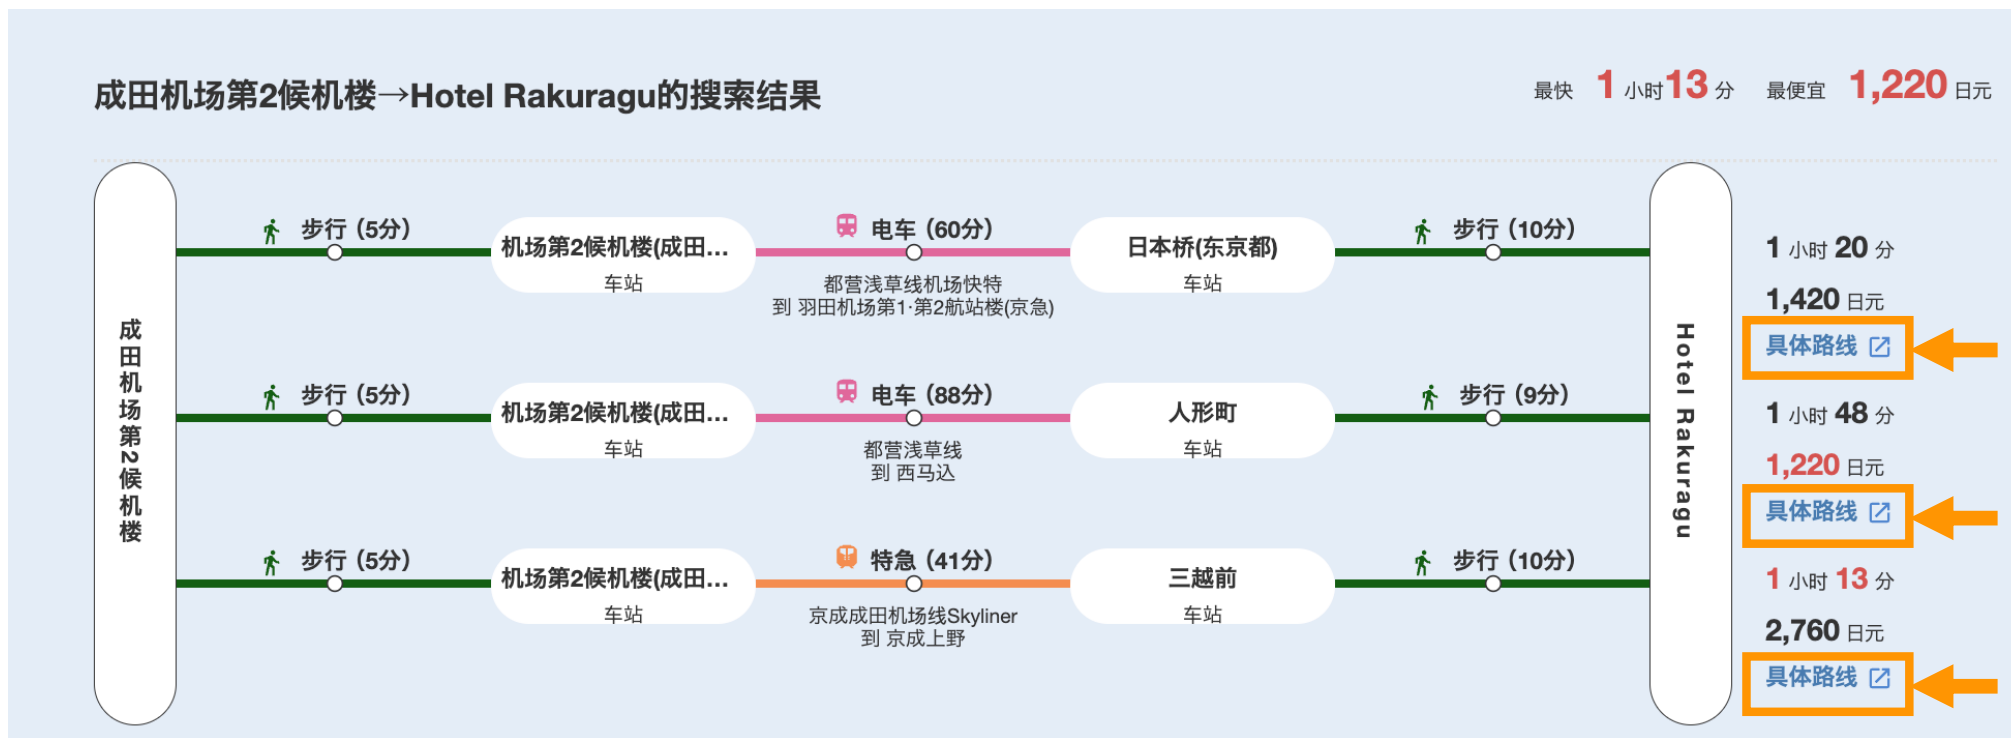

时间设定

2024-11-27

出发	到达	始发	未班车
----	----	----	-----

点击此处，将会弹出右侧窗口，根据提示选择对应航站楼，输入目的地“Hotel Rakuragu”，按日期和时间搜索即可

根据上一步骤，网页跳转至Japan Travel以下页面，获取更详细路线参考

The screenshot displays the Japan Travel website interface for a route search. The header includes the Japan Travel logo, navigation links (文章, 换乘指南, 规划行程, 订票), and a search icon. The main content area is titled "成田国际机场" (Narita International Airport) and features a "机场交通" (Airport Transportation) tab. The search form is divided into "前往机场" (To Airport) and "从机场出发" (From Airport) sections. The "从机场出发" section is active, showing the starting point as "成田机场第2候机楼" (Narita Airport Terminal 2) and the destination as "Hotel Rakuragu". The date is set to "2024/11/27". The search options include "按时刻进行搜索" (Search by time) and "按航班号搜索" (Search by flight number). The "按时刻进行搜索" option is selected, with the time set to "17点 7分". The "按航班号搜索" option is unselected, with the flight number set to "案件)ANA 案件)701". A "搜索" (Search) button is located at the bottom of the form. To the right of the search form is a map titled "所在地" (Location) showing the route from Narita Airport to Hotel Rakuragu. The map includes a "恢复原状" (Reset) button and a "查看详细信息" (View details) button. Below the map is a "机票「预约・查询余票」" (Flight tickets) button.

继续向下拖动页面，将会根据不同的出发时间进行电车路线推荐。

上一页面继续往下滑动后，根据出发时间不同，将出现不同线路参考

以2号航站楼出发为例，不同的出发时间将有不同种类的电车和下车车站可供选择。

！ 请注意，务必点击具体路线，查看电车名称、线路名称和时间，以及是否需要换乘。

以上信息仅供参考，由于东京的列车路线因发车时间而异，我们诚挚地建议您另可使用谷歌地图/雅虎地图搜索路线。